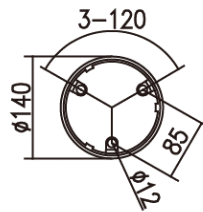

- White
- Gray
- Black

 1.2 kg

Material

Pole	AL. EXTRUDE
Head	AL. DIE-CASTING
Anchor base	AL. DIE-CASTING
Accessory	DIFFUSER_PC (SANDING)
Size	Ø 140 x H 250 [mm]

Description	SMD
Input Power	11 W
Output Power	9 W
Luminous Flux	3 000 K 76.8 ° 254 lm
Color Temperature	4 000 K / 3 000 K
Color Rendering Index (CRI)	80
Operating Temperature Range	-20 to +40 °C
SDCM	3 Step

Anchor base

"L" Anchor