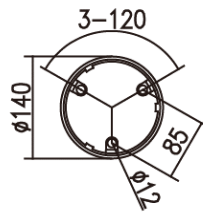

- White
- Gray
- Black

3.7 kg

**Material**

Pole	AL. EXTRUDE
Head	AL. DIE-CASTING
Anchor base	AL. DIE-CASTING
Accessory	DIFFUSER_PC (SANDING)
Size	Ø 140 x H 735 [mm]

Description	SMD
Input Power	11 W
Output Power	9 W
Luminous Flux	3 000 K    76.8 °    254 lm
Color Temperature	4 000 K / 3 000 K
Color Rendering Index (CRI)	80
Operating Temperature Range	-20 to +40 °C
SDCM	3 Step

**Anchor base**

**"L" Anchor**