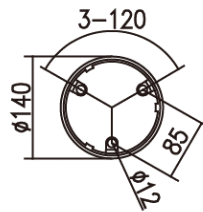

- White
- Gray
- Black

1.2 kg

**Material**

Pole	AL. EXTRUDE
Head	AL. DIE-CASTING
Anchor base	AL. DIE-CASTING
Accessory	DIFFUSER_PC (SANDING)
Size	Ø 140 x H 250 [mm]

Description	SMD
Input Power	11 W
Output Power	9 W
Luminous Flux	3 000 K    39.0 °    169 lm
Color Temperature	4 000 K / 3 000 K
Color Rendering Index (CRI)	80
Operating Temperature Range	-20 to +40 °C
SDCM	3 Step

**Anchor base**

**"L" Anchor**