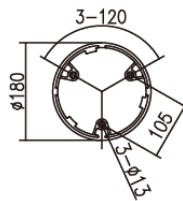

- White
- Gray
- Black

6.6 kg

Material

Pole	AL. EXTRUDE
Head	AL. DIE-CASTING
Anchor base	AL. DIE-CASTING
Accessory	DIFFUSER_PC (SANDING)
Size	Ø 180 x H 796 [mm]

Description	SMD
Input Power	10 W
Output Power	9 W
Luminous Flux	3 000 K 85.8 ° 193 lm
Color Temperature	4 000 K / 3 000 K
Color Rendering Index (CRI)	80
Operating Temperature Range	-20 to +40 °C
SDCM	3 Step

Anchor base

"L" Anchor