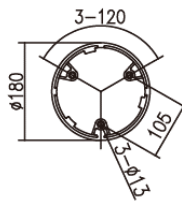

- White
- Gray
- Black

6.6 kg

**Material**

Pole	AL. EXTRUDE
Head	AL. DIE-CASTING
Anchor base	AL. DIE-CASTING
Accessory	DIFFUSER_PC (SANDING)
Size	Ø 180 x H 810 [mm]

Description	SMD
Input Power	10 W
Output Power	9 W
Luminous Flux	3 000 K    126.1 °    106 lm
Color Temperature	4 000 K / 3 000 K
Color Rendering Index (CRI)	80
Operating Temperature Range	-20 to +40 °C
SDCM	3 Step

**Anchor base**

**"L" Anchor**