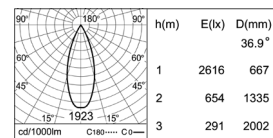

- White
- Gray
- Black

0.4 kg

W 97x D 97 [mm]

Material

Trim	AL. DIE-CASTING
Adjustable Ring	AL. DIE-CASTING (TILT <math>\angle 25^\circ</math>)
Mounting Ring	AL. DIE-CASTING
Housing	STEEL
Size	W 110 x D 110 x H 90 [mm]
Hole Cut	W 97x D 97 [mm]

Description	LED LAMP (CN50-COB)		
Input Power	15 W		
Output Power	13 W		
Luminous Flux	3 000 K	26.0 °	1 387 lm
		36.9 °	1 363 lm
Color Temperature	4 000 K / 3 000 K		
Color Rendering Index (CRI)	80		
Operating Temperature Range	-20 to +40 °C		
SDCM	3 Step		
LED LIFETIME	30 000 Hours		

Driver

Input Voltage Range	220-240 Vac , 50/60 Hz
Output Current	350 mA
Output Voltage	37 Vdc

[3 000 K / CRI 80]

1 387 lm

1 363 lm