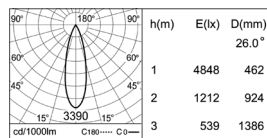

[3 000 K / CRI 80]

1 387 lm