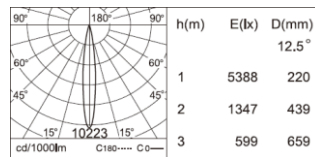

[3 000 K / CRI 80]

419 lm