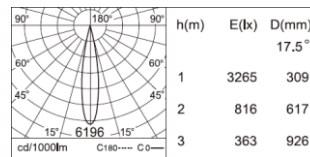

- White
- Gray
- Black

0.2 kg

Ø 65 [mm]

Material

Trim	AL. DIE-CASTING
Adjustable Plate	AL. DIE-CASTING (ROTATE ∠ 355 °)
Housing	AL. EXTRUDE (TILT ∠ 90 °)
Mounting Ring	AL. EXTRUDE
Heat Sink	AL. EXTRUDE
Reflector	LENS
Size	Ø 77 x H 108 [mm]
Hole Cut	Ø 65 [mm]

Description	POWER LED
Input Power	9 W
Output Power	5 W
Luminous Flux	3 000 K 12.5 ° 419 lm 17.5 ° 396 lm 25.5 ° 394 lm
Color Temperature	5 000 K / 4 000 K / 3 000 K
Color Rendering Index (CRI)	80 / 90
Operating Temperature Range	-20 to +40 °C
SDCM	3 Step

Driver

Input Voltage Range	220-240 Vac , 50/60 Hz
Output Current	450 mA
Output Voltage	12 Vdc
Power Factor	0.9 이상
Drive Lifetime	50 000 Hours
Maintenance of Lumen -L80	50 000 Hours at 25 °C

[3 000 K / CRI 80]

419 lm

396 lm

394 lm