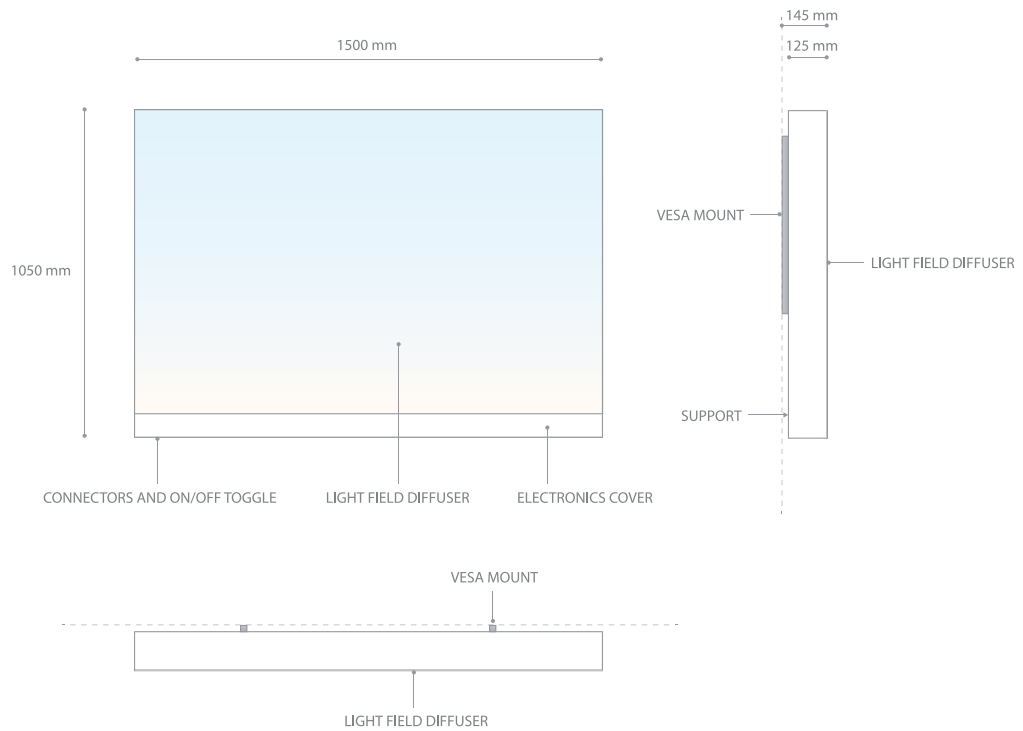

# LC HORIZON

LC Horizon is designed for surface mounting. Its aesthetically pleasing and elegant design is simple to adapt to a variety of spaces, and it creates a pleasant view into the horizon, just like looking out from a skyscraper or an airplane window.

## SPECIFICATIONS

**TYPE OF INSTALLATION:** Supplemental light & virtual window

**MOUNTING:** Wall or stand installation with VESA mount

**WIDTH X HEIGHT:** 1500 mm x 1050 mm

**DEPTH:** 125 mm & floating 20 mm VESA attachment

**WEIGHT:** 30 kg

**LIGHT SOURCE:** Light Cognitive LED module (G5)  Made in Finland

**CONTROL:** Casambi (Bluetooth wall switch), Dali Type 8

**POWER INPUT:** 100-240V AC 50/60Hz

**MAXIMUM POWER CONSUMPTION:** 320 W

**TYPICAL POWER CONSUMPTION:** 180 W

**LIGHT INTENSITY AT 1 M:** 2980 lux

**IP CLASS:** IP 20

**CRI:** up to 98, minimum 90

**UGR VALUE:** < 19

**FLICKERING FREQUENCY:** 1000 Hz